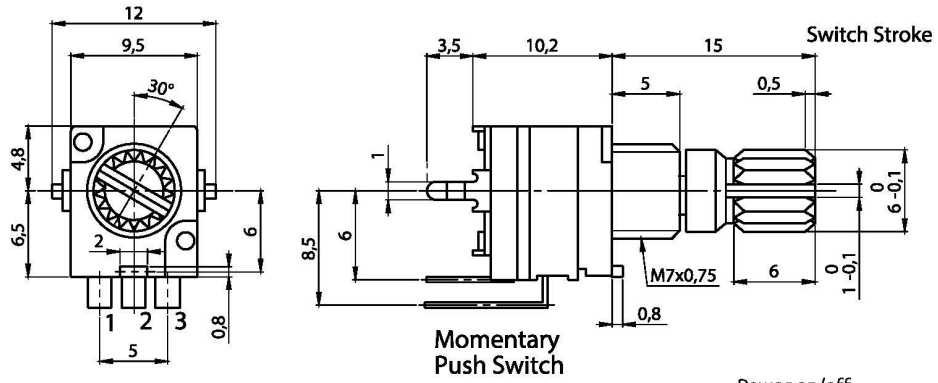

Meccanica

Peso	100 gram
Colore	Nero
Lunghezza del cavo	500 cm

Contenuto dell'imballo

Contiene	Dimmer
----------	--------

Compatibilità

Compatibile con	7HD7M, 8VG7M, 8HD7M, 9HD7M, 10HD7, 10VG7M, 10HD7M, 12HD7, 12VG7M, 12HD7M, 12SDI7M, 13HD7, 13HD7M, 15HD7, 15VG7M, 15HD7M, 15SDI7M, 17HD7M, 17VG7M, 19VG7M, 19HD7M, 22HD7M, 22SDI7M, 24HD7M, 27HD7M, 32HD7M, 7TS7M, 8TSV7M, 10TS7, 10TSV7M, 10TS7M, 12TS7, 12TSV7M, 12TS7M, 13TS7, 13TS7M, 15TS7, 15TSV7M, 15TS7M, 17TSV7M, 17TS7M, 19TSV7M, 19TS7M, 22TS7M, 24TS7M, 27TS7M, 32TS7M
-----------------	---