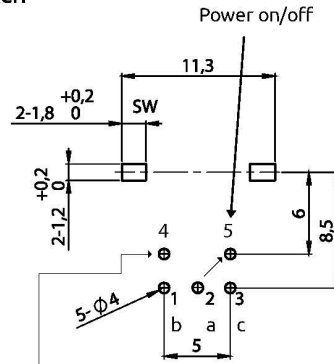

Total Resistance: $\approx 500K\Omega$

DMK7