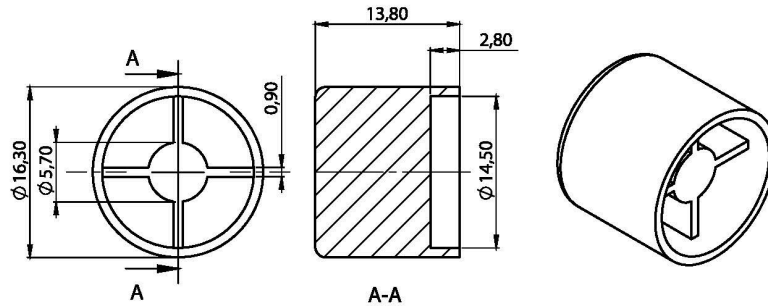

Total Resistance: $\approx 500K\Omega$

DMK7